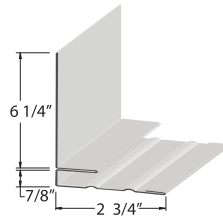

Side Wall Flashing

**28 Ga. PVDF
Velvet Embossed**

Length: 10'
Pieces/Ctn: 5
Wtg/Ctn: 43 lbs

Note: Available in solid colors listed below.